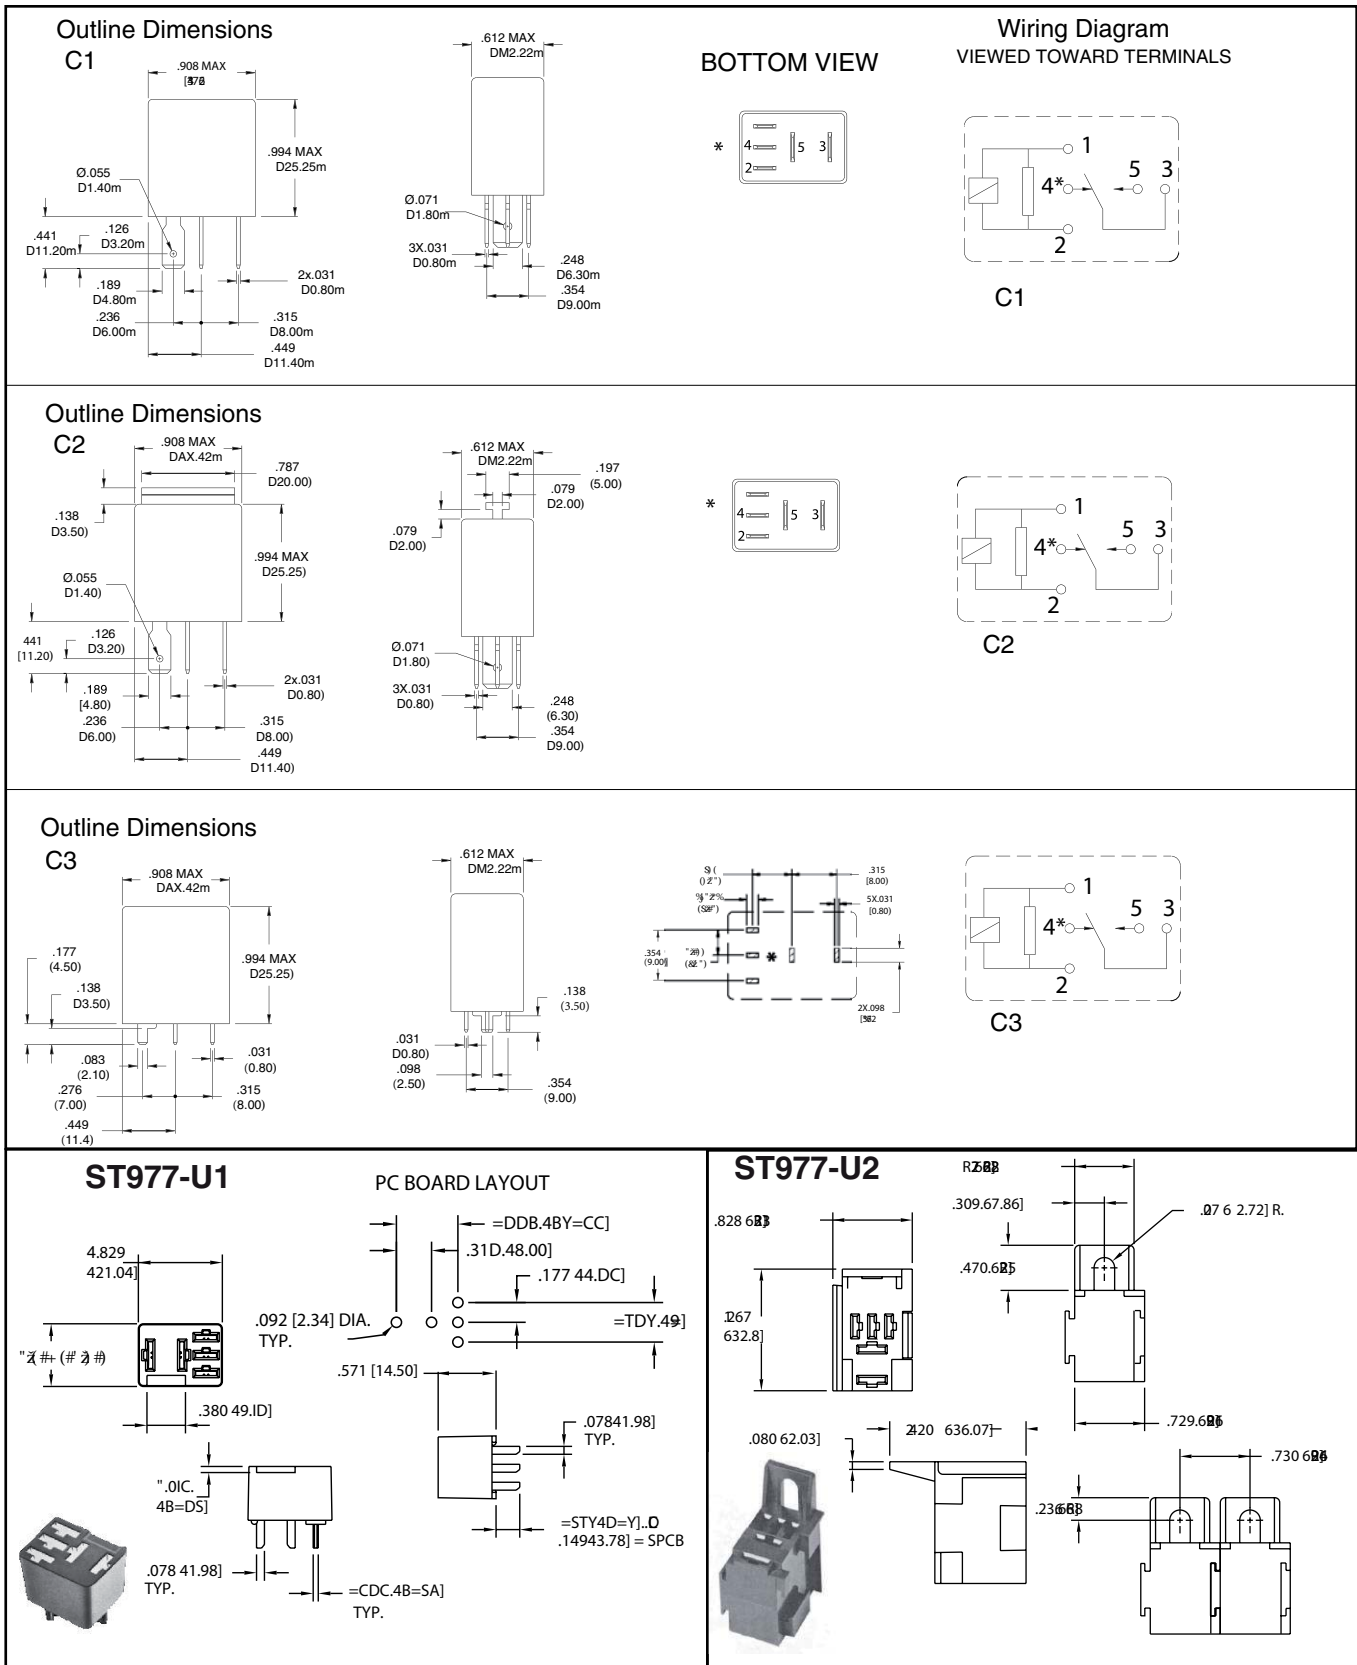

MECHANICAL DATA

Wm i t n a B 1949u

* N ORMRELAYTERMINALISREMOVED